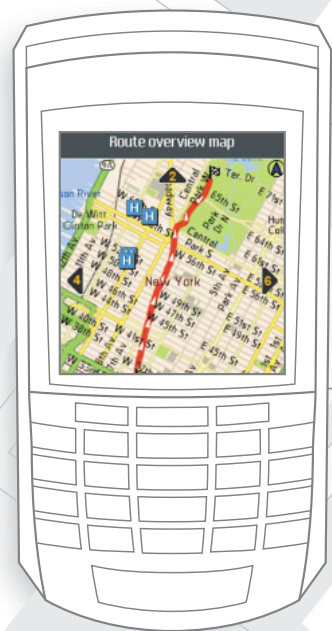

DRIVE

Telmap Navigator eliminates all guesswork about getting to where you are going. Advanced navigation guidance, moving maps, real-time traffic and other capabilities enable customers all over the world to concentrate on driving, without worrying about missing turns and exits.

WALK

Telmap Navigator is a personal navigation system that goes with you everywhere. Pedestrian-optimized navigation with high-quality dynamic maps and easy access to POIs information make walking anywhere more enjoyable.

SHARE

Stay connected with your friends and colleagues and share locations via text message. Access information on an as-needed basis to look up, direct dial and make reservations to any location you choose.

→ Enjoy a superior navigation experience

DRIVE

Telmap Navigator is a complete mobile navigation solution that directs you anywhere you want to go.

- Advanced guidance – moving maps that zoom-in to clearly display turns; continuous navigation even outside the original route with no re-route needed
- Full, natural voice prompts – complete turn by turn instructions announcing street names using natural voice text-to-speech
- Real-time traffic – different traffic events, delay estimates and traffic-aware routing
- Real-time content - live weather updates, gas prices and more