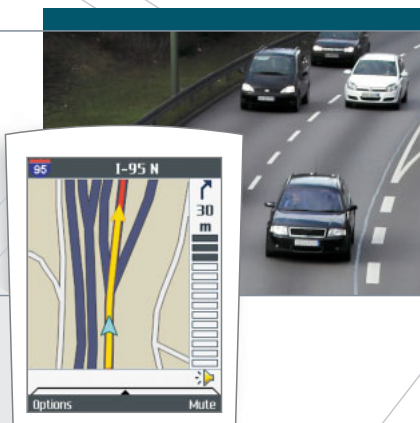

→ Enjoy a superior navigation experience

DRIVE

Telmap Navigator is a complete mobile navigation solution that directs you anywhere you want to go.

- Advanced guidance – moving maps that zoom-in to clearly display turns; continuous navigation even outside the original route with no re-route needed
- Full, natural voice prompts – complete turn by turn instructions announcing street names using natural voice text-to-speech
- Real-time traffic – different traffic events, delay estimates and traffic-aware routing
- Real-time content - live weather updates, gas prices and more