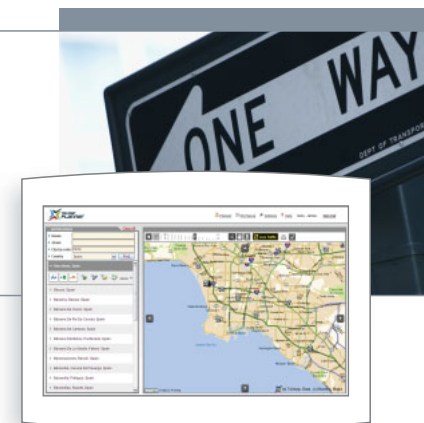

→ Enjoy a superior navigation experience

DRIVE

Telmap Navigator is a complete mobile navigation solution that directs you anywhere you want to go.

- Advanced guidance – moving maps that zoom-in to clearly display turns; continuous navigation even outside the original route with no re-route needed
- Full, natural voice prompts – complete turn by turn instructions announcing street names using natural voice text-to-speech
- Real-time traffic – different traffic events, delay estimates and traffic-aware routing
- Real-time content - live weather updates, gas prices and more

WALK

Telmap Navigator, as a personal mobile navigation system is one you can use outside the car while walking around.

- Full featured pedestrian navigation takes you on routes cars can't go, ignoring one-way turn restrictions and taking full advantage of pedestrian-only areas.
- Full-color, print-quality dynamic maps zoom in/out and pan.
- Rich point-on-map functionality provides full details of any location or POI, lets you set your origin/destination by selecting a point on the map or search for a POI around any point, and more.

SEARCH

Finding what you are looking for has never been easier.

- User-friendly single-line search identifies all relevant possibilities based on partial information using an auto-complete algorithm.
- Fuzzy matching capabilities ensure accurate results even for misspelled or incomplete entries.
- Smart location search for addresses, intersections, zip codes and businesses combines all local search functionality in one simple search.

SHARE

Enjoy and share rich premium content, such as gas prices, restaurant ratings and weather updates.

- Sharing locations by text message enables you to send any address or POI to any contact.
- Navigate directly to any locations sent to you or store them for later use.
- Telmap Navigator extends boundaries by letting you dial directly from within the application to tens of millions of POIs worldwide.